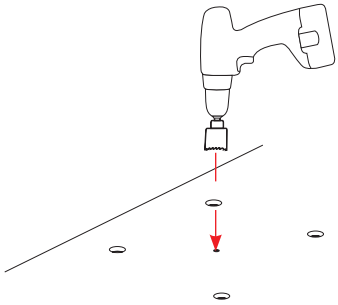

PM-W Wedges

3M4000 or equivalent

.5" = 12.7mm

2" = 51mm

1

3

5

6