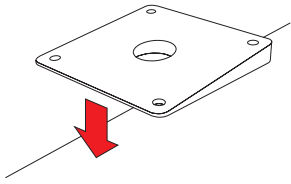

PM-W Wedges

3M4000 or equivalent

.5" = 12.7mm

2" = 51mm

1

3

5

6