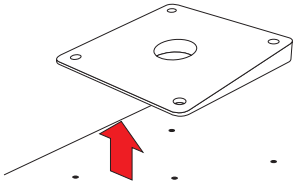

PM-W Wedges

3M4000 or equivalent

.5" = 12.7mm

2" = 51mm

1

3

5

6